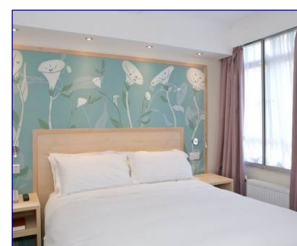

Price per night

Single	£110*
Double	£145*

For any further information, please contact us:
OISE London, 10 Berners Mews, London W1T 3AP
Tel: +44 (0) 20 7631 0511 london@oise.com