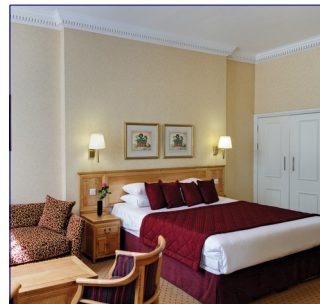

15 minutes walk to the school

Price per night

Standard single room £165*
Standard double room

Executive single room £200*
Executive double room

**Corporate rate offered through OISE*

THE BUCKINGHAM, CLARENDON & PORTLAND HOTELS****

Bedford place
London WC1B

Holborn or Russell Square Station

Breakfast included
Wireless Internet access
Morning newspaper
Tea & coffee facilities

15 minutes walk to the school

Price per night

Standard single room £155*
Standard double room