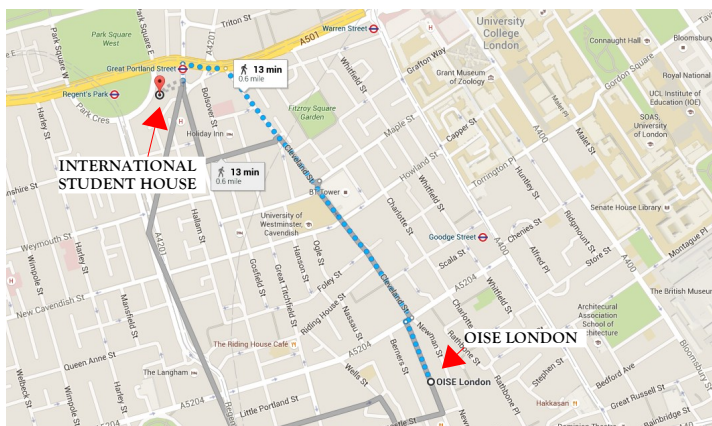

OISE LONDON – International Students House

Large student residence located in the heart of London, close to Regents Park

COMFORTABLE ROOMS

GREAT LOCATION & FACILITIES

Popular due to its multi-cultural character, lively atmosphere and attractive location, ISH welcomes students from all over the world. The facilities include a restaurant/canteen, lounge bar, internet café and a new gym (at an extra charge). Broadband internet is available in the rooms for a monthly fee, or wireless is available in the residence's common areas.

An ideal option for students aged 18-26 years old.

HOW TO GET THERE?

ISH - 229 Great Portland Street, London W1W 5PN

Room type:

Single room, ensuite shower, half board. Bed linen is provided & broadband Internet is included in the price and available in the room. Bed & breakfast also available, please ask for details.

Journey time: 20 minutes walk to the school

Availability : all year

Minimum booking period: one week

Price: on request

For any further information, please contact us:

OISE London, 10 Berners Mews, London W1T 3AP